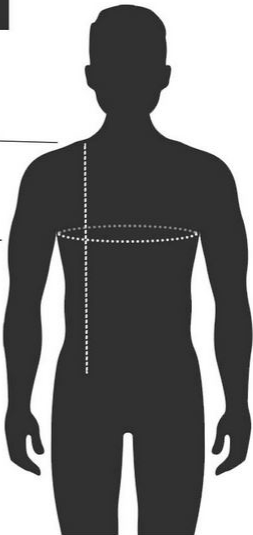

HOW TO MEASURE FOR KING'S TEES

TORSO

Base of Neck to Waist

CHEST

Circumference Under Arms

	M	L	XL	2XL	3XL	4XL
TORSO (INCHES)	28	29	30	31	32	33
CHEST (INCHES)	42	46	50	54	56	60